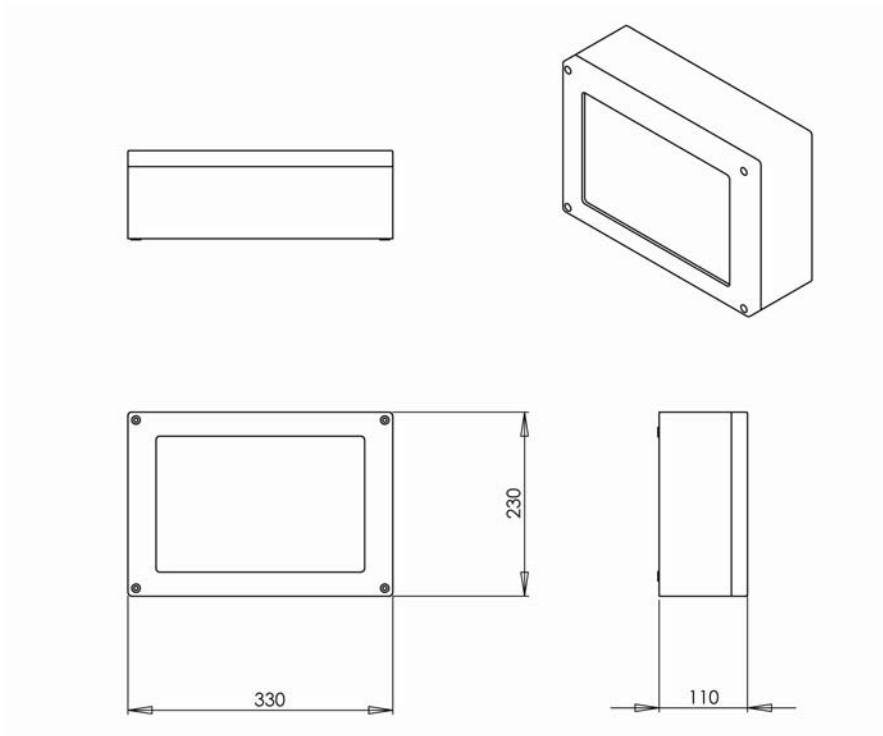

Apparatus Dimensions

Options

M25 Cable entries	/M25
Non standard voltage	/110 (check with sales office to ensure availability)
Signage LED's	/SE (side emitting LED's for use as illuminated sign, must be specified on order)
Emergency Exit Sign	/ES Running man signs, please specify direction
Non Maintained	/NM Luminaire will switch on only under battery power in event of power failure

Add the required suffix to the product reference, for example AZO3L/M25

Accessories

Ceiling Skirt	AZO-CK
External Mounting Feet	AZO-FM